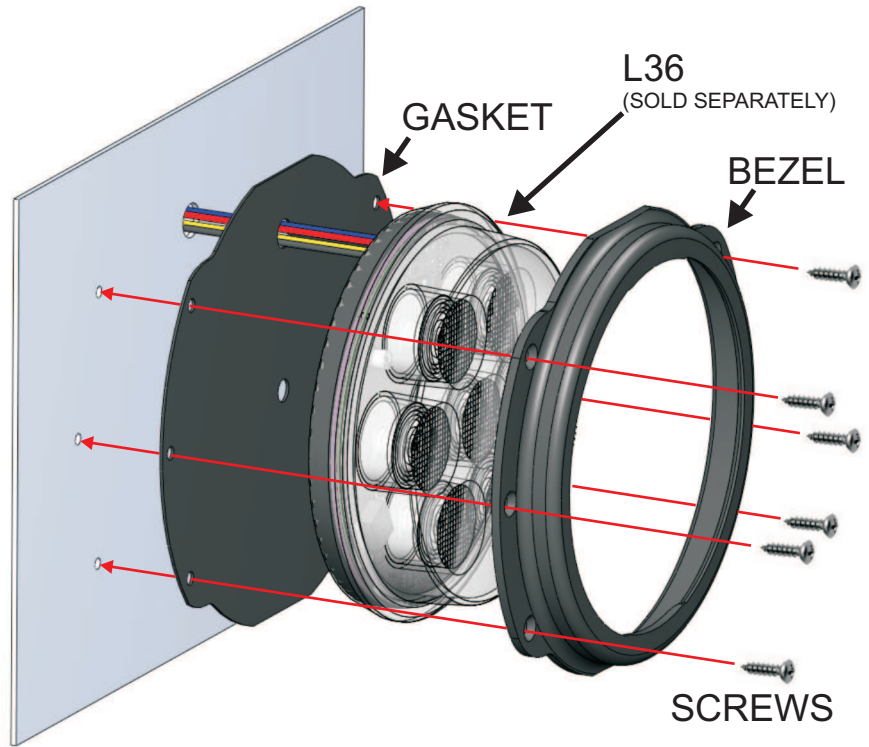

L36BK - L36CH

FLUSH MOUNT BEZEL KIT FOR L36
BLACK OR CHROME

Use template to mark hole locations in mounting surface.

Install using the gasket and 6 screws provided.

Mounting on a curved surface is not recommended and will result in cracking of mounting bezel.

TEMPLATE: (ACTUAL SIZE)