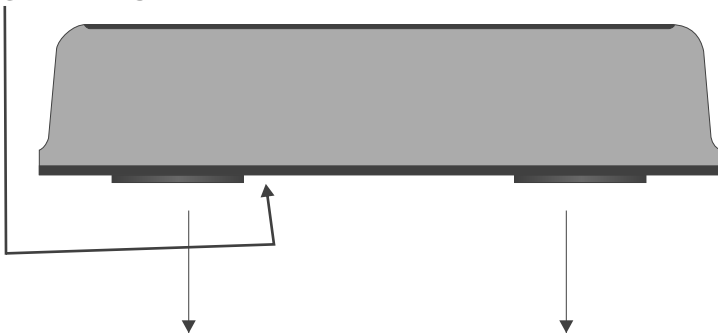

MOUNTING

The Magnet Mount LED MICROBAR is equipped with two 80lb. pull magnets for mounting to a metal surface. The magnets have a non-scratch coating.

PATTERN SELECT PUSHBUTTON
PLUG UNIT IN AND PUSH TO SELECT FLASH PATTERN BEFORE MOUNTING ON VEHICLE.

MOUNTING SURFACE

Magnetic products are not recommended for use on vehicles in motion due to the risk of detachment by wind, vehicle speed, or other cause. Nova Electronics assumes no liability for property damage, product loss, or personal injury resulting from use contrary to this recommendation.

ELECTRICAL WIRING

1) The magnet mount LED MICROBAR comes equipped with a 12 foot cigarette lighter cord. The cigarette plug has a built-in ON/OFF switch with power indicator LED light.