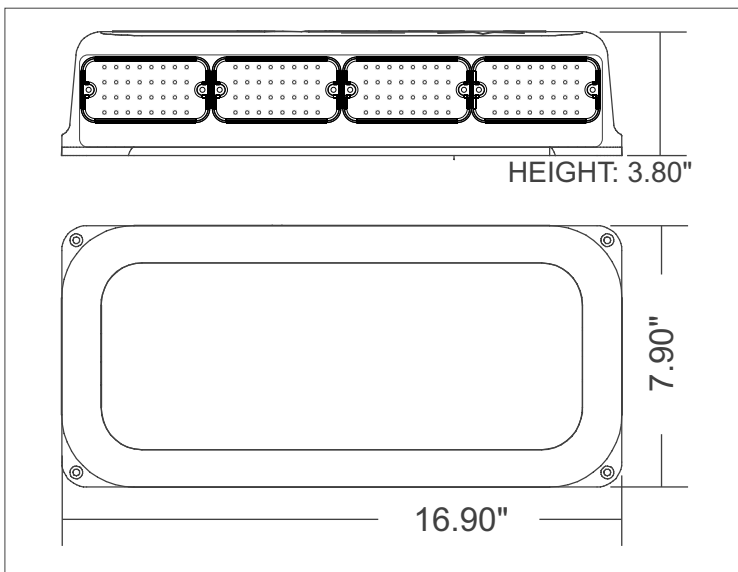

## MAGNETIC MOUNT

### TECHNICAL SPECIFICATIONS

INPUT VOLTAGE ..... 12.8 Vdc  
 INPUT CURRENT ..... 2.0A MAX  
 FLASH PATTERNS..... 7  
 LED HEADS ..... 4, 6, 8, OR 10  
 LED ELEMENTS ..... 40 LEDs Per Head.  
 LIGHT OUTPUT ..... 116 Lumens Per Head.

### DIMENSIONS