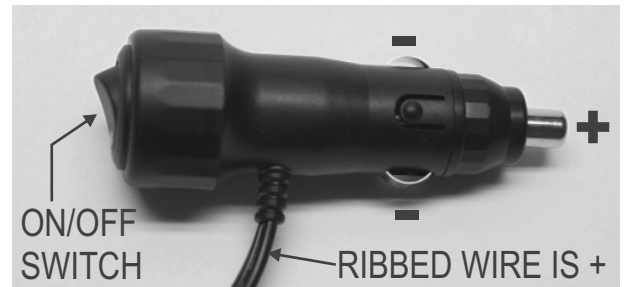

### DIMENSIONS

### MOUNTING

The Magnet Mount LED MICROBAR is equipped with two 80lb. pull magnets for mounting to a metal surface. The magnets have a non-scratch coating.

**PATTERN SELECT PUSHBUTTON**  
 PLUG UNIT IN AND PUSH TO SELECT FLASH PATTERN BEFORE MOUNTING ON VEHICLE.

### ELECTRICAL WIRING

- 1) The magnet mount LED MICROBAR comes equipped with a 12 foot cigarette lighter cord. The cigarette plug has a built-in ON/OFF switch with power indicator LED light.

- 2) The cigarette lighter plug contains an 8AMP replaceable fuse. (TYPE 3AG)